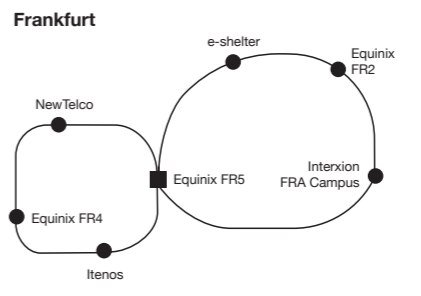

Network Services for Enterprises and Carriers

We are a **leading ISP** focused on providing network connectivity throughout Europe, the U.S. and Asia-Pacific.

Our IP backbone spans Europe's largest PoPs (Frankfurt, Amsterdam, London, Paris, Madrid, Stockholm and Brussels), as well as the U.S. (New York, Los Angeles, Miami) and far East (Hong Kong) to serve companies in Europe, North America and APAC.

Services

- Ethernet / L2
- VPN / MPLS / SD-WAN
- Internet Access / DIA
- Cloud Interconnection

REMOTE PEERING

- POP
- MAN
- MAN + Data Center
- --- Partner Network
- Metro Ethernet Network
- Radio Coverage

POP LIST

- **London** Telehouse North
- **Paris** Telehouse 2 Voltaire, Equinix PA2/3, Interxion PAR 1/2
- **Amsterdam** Equinix AM1/3/5/7, IPTP Matrix 4, EvoSwitch, NIKHEF, Interxion Science Park
- **Frankfurt** Equinix FR2/5, Interxion FRA, NewTelco, e-shelter
- **Brussels** Interxion BRU1
- **Milan** Enter DC1/DC2, Caldera, Equinix ML2/3, Data4, BT/INET, Infracom Avalon
- **Turin** Corso Svizzera
- **Rome** Caspur/Namex
- **Palermo** TISparkle Sicily HUB
- **Madrid** Interxion MAD1
- **Stockholm** Equinix SK1
- **Vienna** Interxion VIE1
- **Prague** CEColo
- **Budapest** Dataplex
- **New York** Digital Realty (60th Hudson st.)
- **Hong Kong** Equinix HK1, MEGA-i
- **Los Angeles** Coresite LA1
- **Miami** Equinix MI1 (NOTA)
- **Marseilles** Interxion MRS1

Neutral Interconnection Facility

Our data centers are located in the most strategic and interconnected locations in Italy:

- 2 DCs in **Milan Caldera**
- 1 DC in **Turin, Corso Svizzera**

We are carrier **neutral**, meaning we work with several networking providers to deliver connectivity that never compromises on performance, speed or availability.

Multi-carrier connectivity provides network and service independence, delivering complete choice, control and resilience for our customers.

Services