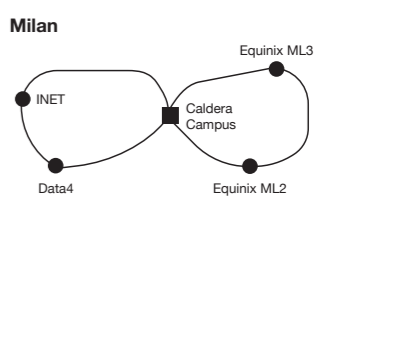

Network Services for Enterprises and Carriers

We are a **leading ISP** focused on providing network connectivity throughout Europe, the U.S. and Asia-Pacific.

Our IP backbone spans Europe's largest PoPs (Frankfurt, Amsterdam, London, Paris, Madrid, Stockholm and Brussels), as well as the U.S. (New York, Los Angeles, Miami) and far East (Hong Kong) to serve companies in Europe, North America and APAC.

Services

- Ethernet / L2
- VPN / MPLS / SD-WAN
- Internet Access / DIA
- Cloud Interconnection

REMOTE PEERING

- POP
- MAN
- MAN + Data Center
- --- Partner Network
- Metro Ethernet Network
- Radio Coverage

POP LIST

- **London** Telehouse North
- **Paris** Telehouse 2 Voltaire, Equinix PA2/3, Interxion PAR 1/2
- **Amsterdam** Equinix AM1/3/5/7, IPTP Matrix 4, EvoSwitch, NIKHEF, Interxion Science Park
- **Frankfurt** Equinix FR2/5, Interxion FRA, NewTelco, e-shelter
- **Brussels** Interxion BRU1
- **Milan** Enter DC1/DC2, Caldera, Equinix ML2/3, Data4, BT/INET, Infracom Avalon
- **Turin** Corso Svizzera
- **Rome** Caspur/Namex
- **Palermo** TISparkle Sicily HUB
- **Madrid** Interxion MAD1
- **Stockholm** Equinix SK1
- **Vienna** Interxion VIE1
- **Prague** CEColo
- **Budapest** Dataplex
- **New York** Digital Realty (60th Hudson st.)
- **Hong Kong** Equinix HK1, MEGA-i
- **Los Angeles** Coresite LA1
- **Miami** Equinix MI1 (NOTA)
- **Marseilles** Interxion MRS1

Neutral Interconnection Facility

Our data centers are located in the most strategic and interconnected locations in Italy:

- 2 DCs in **Milan Caldera**
- 1 DC in **Turin, Corso Svizzera**

We are carrier **neutral**, meaning we work with several networking providers to deliver connectivity that never compromises on performance, speed or availability.

Multi-carrier connectivity provides network and service independence, delivering complete choice, control and resilience for our customers.

Services