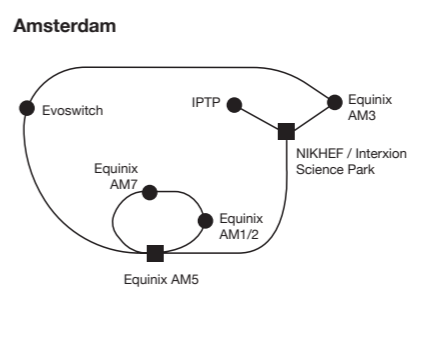

Network Services for Enterprises and Carriers

We are a **leading ISP** focused on providing network connectivity throughout Europe, the U.S. and Asia-Pacific.

Our IP backbone spans Europe's largest PoPs (Frankfurt, Amsterdam, London, Paris, Madrid, Stockholm and Brussels), as well as the U.S. (New York, Los Angeles, Miami) and far East (Hong Kong) to serve companies in Europe, North America and APAC.

Services

- Ethernet / L2
- VPN / MPLS / SD-WAN
- Internet Access / DIA
- Cloud Interconnection

REMOTE PEERING

- POP
- MAN
- MAN + Data Center
- --- Partner Network
- Metro Ethernet Network
- Radio Coverage

POP LIST

- **London** Telehouse North
- **Paris** Telehouse 2 Voltaire, Equinix PA2/3, Interxion PAR 1/2
- **Amsterdam** Equinix AM1/3/5/7, IPTP Matrix 4, EvoSwitch, NIKHEF, Interxion Science Park
- **Frankfurt** Equinix FR2/5, Interxion FRA, NewTelco, e-shelter
- **Brussels** Interxion BRU1
- **Milan** Enter DC1/DC2, Caldera, Equinix ML2/3, Data4, BT/INET, Infracom Avalon
- **Turin** Corso Svizzera
- **Rome** Caspur/Namex
- **Palermo** TISparkle Sicily HUB
- **Madrid** Interxion MAD1
- **Stockholm** Equinix SK1
- **Vienna** Interxion VIE1
- **Prague** CEColo
- **Budapest** Dataplex
- **New York** Digital Realty (60th Hudson st.)
- **Hong Kong** Equinix HK1, MEGA-i
- **Los Angeles** Coresite LA1
- **Miami** Equinix MI1 (NOTA)
- **Marseilles** Interxion MRS1

Neutral Interconnection Facility

Our data centers are located in the most strategic and interconnected locations in Italy:

- 2 DCs in **Milan Caldera**
- 1 DC in **Turin, Corso Svizzera**

We are carrier **neutral**, meaning we work with several networking providers to deliver connectivity that never compromises on performance, speed or availability.

Multi-carrier connectivity provides network and service independence, delivering complete choice, control and resilience for our customers.

Services