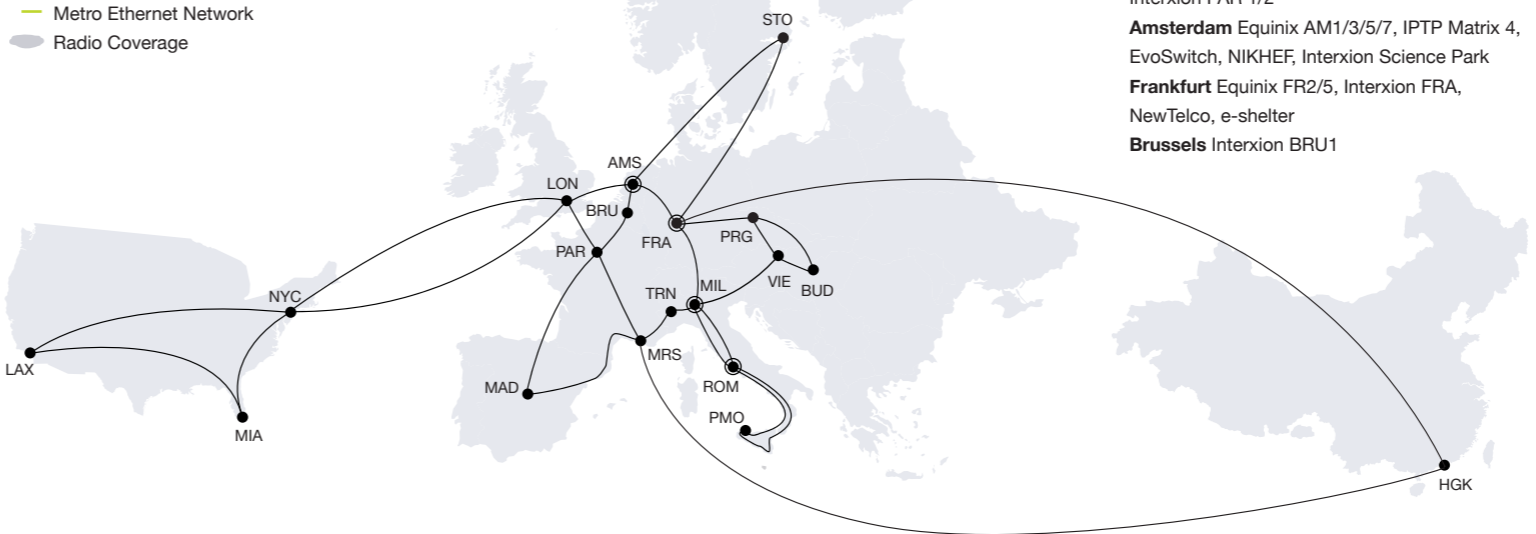

- POP
- MAN
- MAN + Data Center
- --- Partner Network
- Metro Ethernet Network
- Radio Coverage