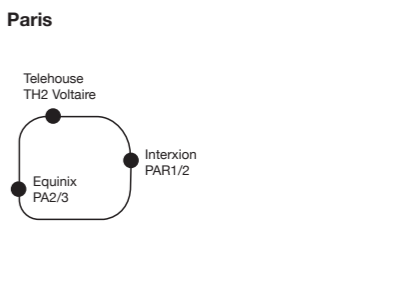

Network Services for Enterprises and Carriers

We are a **leading ISP** focused on providing network connectivity throughout Europe, the U.S. and Asia-Pacific.

Our IP backbone spans Europe's largest PoPs (Frankfurt, Amsterdam, London, Paris, Madrid, Stockholm and Brussels), as well as the U.S. (New York, Los Angeles, Miami) and far East (Hong Kong) to serve companies in Europe, North America and APAC.

Services

- Ethernet / L2
- VPN / MPLS / SD-WAN
- Internet Access / DIA
- Cloud Interconnection

REMOTE PEERING

- POP
- MAN
- MAN + Data Center
- --- Partner Network
- Metro Ethernet Network
- Radio Coverage

POP LIST

- **London** Telehouse North
- **Paris** Telehouse 2 Voltaire, Equinix PA2/3, Interxion PAR 1/2
- **Amsterdam** Equinix AM1/3/5/7, IPTP Matrix 4, EvoSwitch, NIKHEF, Interxion Science Park
- **Frankfurt** Equinix FR2/5, Interxion FRA, NewTelco, e-shelter
- **Brussels** Interxion BRU1
- **Milan** Enter DC1/DC2, Caldera, Equinix ML2/3, Data4, BT/INET, Infracom Avalon
- **Turin** Corso Svizzera
- **Rome** Caspur/Namex
- **Palermo** TISparkle Sicily HUB
- **Madrid** Interxion MAD1
- **Stockholm** Equinix SK1
- **Vienna** Interxion VIE1
- **Prague** CEColo
- **Budapest** Dataplex
- **New York** Digital Realty (60th Hudson st.)
- **Hong Kong** Equinix HK1, MEGA-i
- **Los Angeles** Coresite LA1
- **Miami** Equinix MI1 (NOTA)
- **Marseilles** Interxion MRS1

Neutral Interconnection Facility

Our data centers are located in the most strategic and interconnected locations in Italy:

- 2 DCs in **Milan Caldera**
- 1 DC in **Turin, Corso Svizzera**

We are carrier **neutral**, meaning we work with several networking providers to deliver connectivity that never compromises on performance, speed or availability.

Multi-carrier connectivity provides network and service independence, delivering complete choice, control and resilience for our customers.

Services