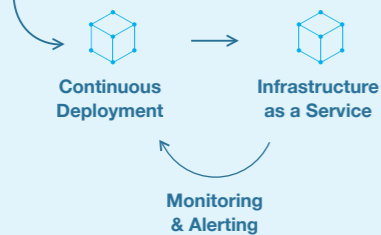

OPS

To learn more about our services, please contact us:
wholesale@enter.eu - enter.eu

The European Network
and Cloud Provider